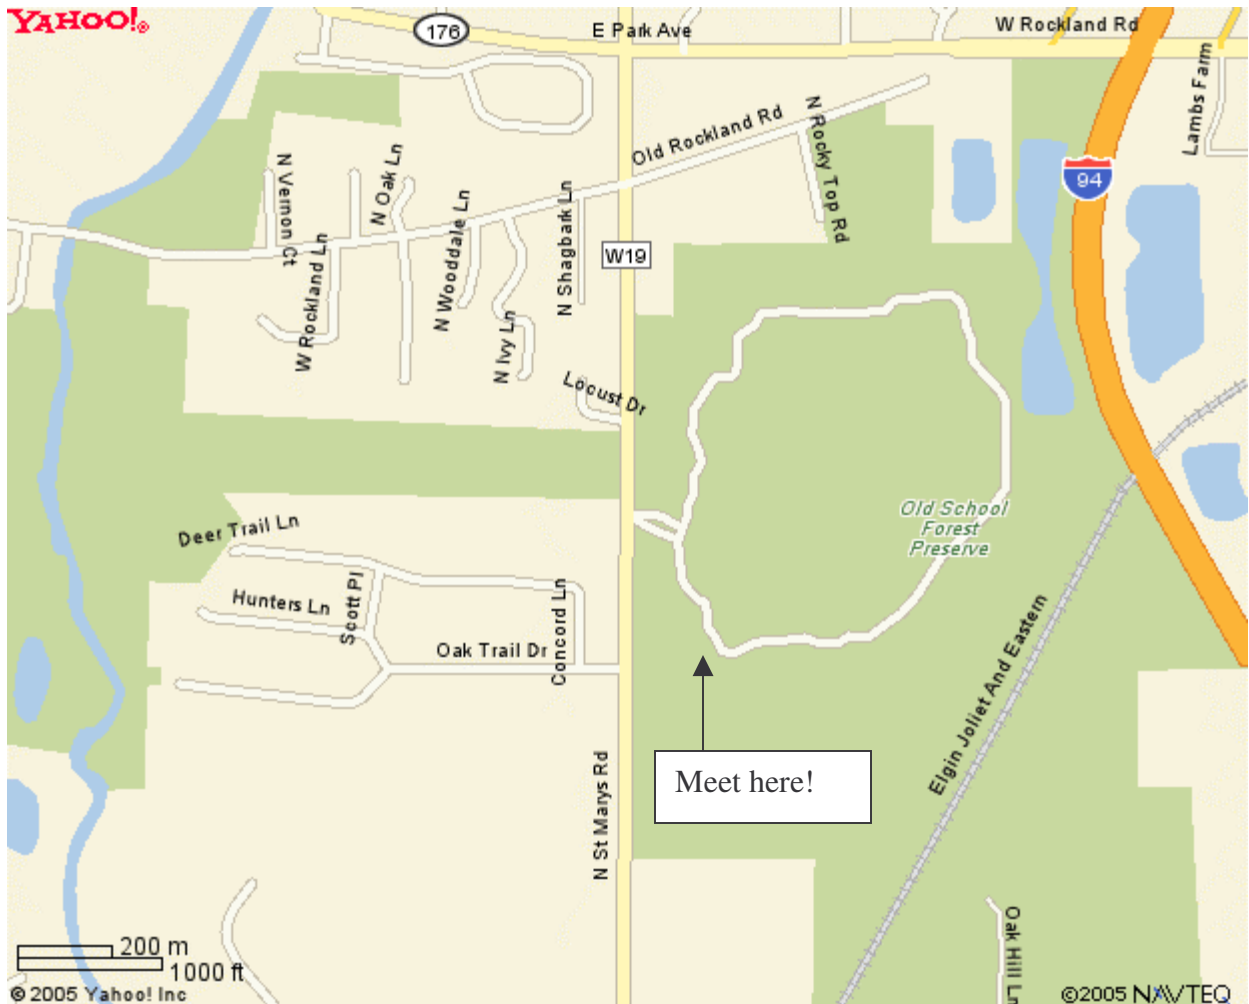

From the North, take I-94 South and exit at Buckley (Rte. 137) going West. Take Rte. 137 to St. Mary's Road. Go left (South) on St. Mary's Road past Rockland Rd. (Rte. 176). Look for the entrance to Old School Forest Preserve on your left.

From the South, take I-94 North to Rte. 176 exit. Take a right (West) onto Rte. 176 to St. Mary's Road. Take a left (South) on St. Mary's Road past Rockland Rd. (Rte. 176). Look for the entrance to Old School Forest Preserve on your left.

From the West, take Rte. 176 (Rockland Rd.) through Libertyville to St. Mary's Road. Take a right onto St. Mary's Road (South) on St. Mary's Road past Rockland Rd. (Rte. 176). Look for the entrance to Old School Forest Preserve on your left.

From the East, take Rte. 176 to St. Mary's Road. Take a left (South) on St. Mary's Road past Rockland Rd. (Rte. 176). Look for the entrance to Old School Forest Preserve on your left.

See next page for meeting spot/parking directions.